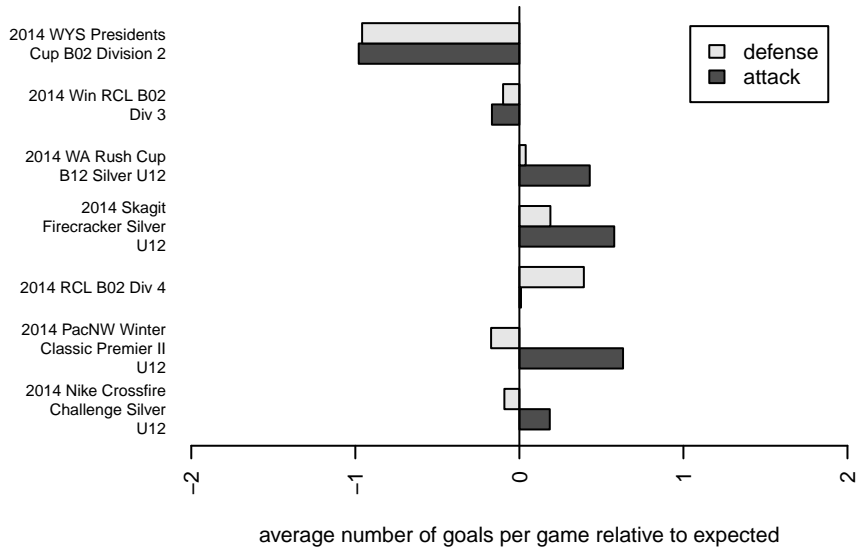

Performance relative to 13 month average