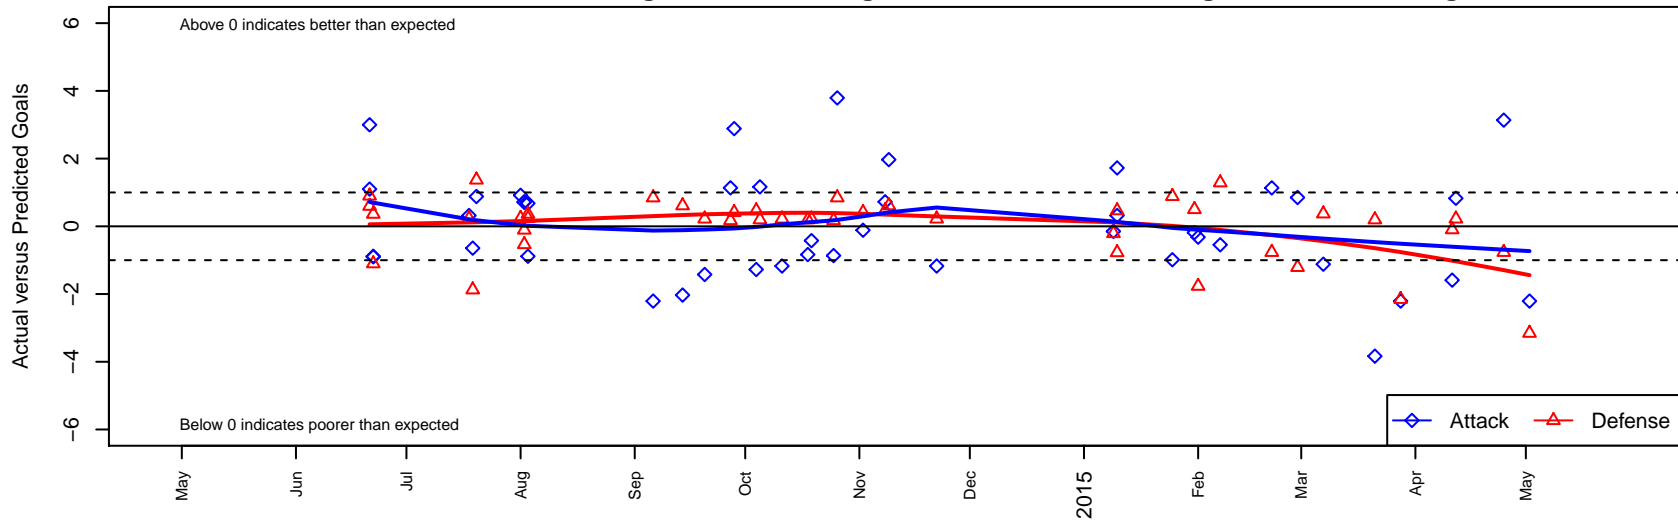

WA Rush Nero B02

Washington Rush SC
 Everett, WA
 B02 total strength=642
 attack=0.55 defense=0.61
 fall league = RCL B02 Div 4
 spr league = Win RCL B02 Div 3

alt names used:
 WASHINGTON RUSH B02 NERO (WA)
 Rush B02 Nero
 WASHINGTON RUSH B02 NERO (WA)
 Washington Rush B02 Nero B
 Wa Rush B02 Nero
 Washington Rush B02 Nero B
 Washington Rush B02 Nero B

WA Rush Nero B02
 Dots are actual minus expected GF (blue circles) and GA (red triangles).
 Blue line is smoothed change in attack strength. Red is smoothed change in defense strength.

**attack and defense variance (black dot)
relative to other teams
and top 10 in region**