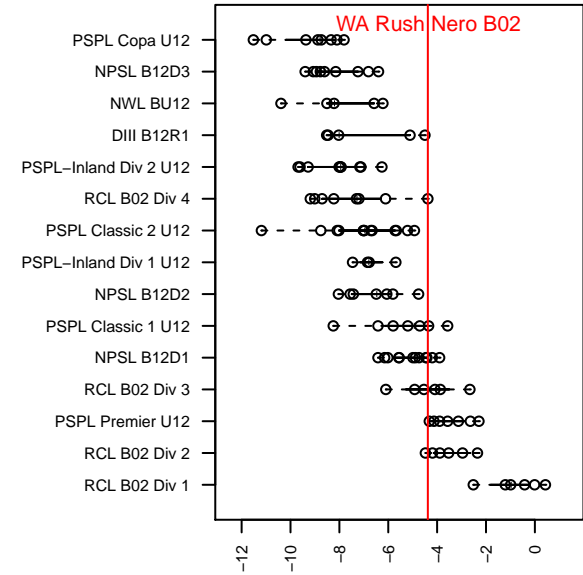

**attack and defense rating
relative to others at age
and all opponents in last 13 months**