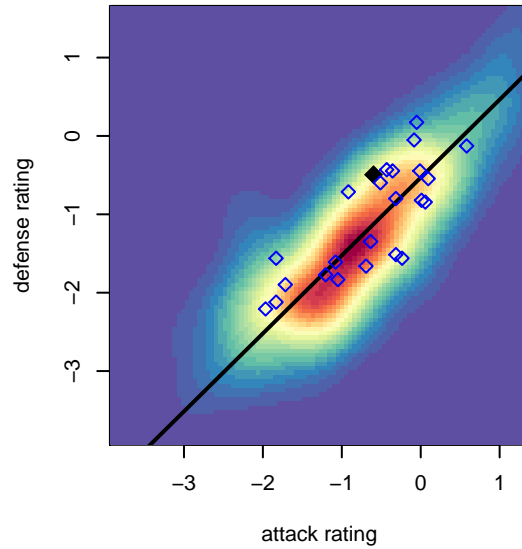

**attack and defense rating
relative to others at age
and all opponents in last 13 months**