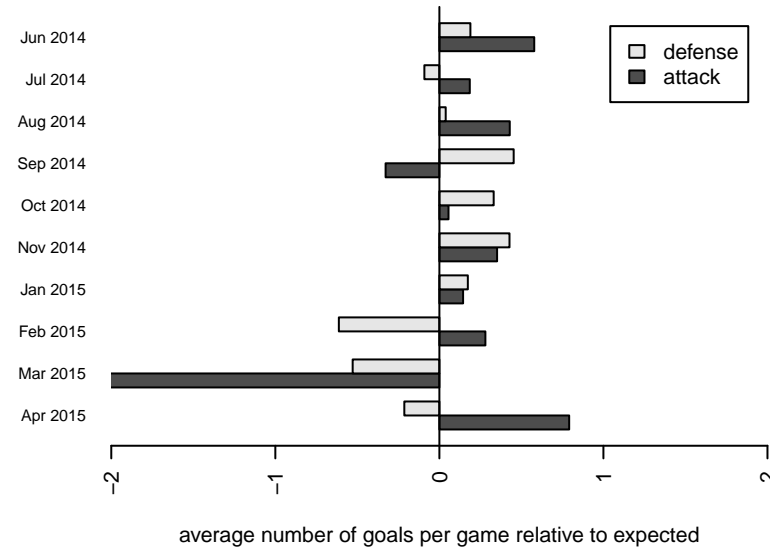

Performance relative to 13 month average