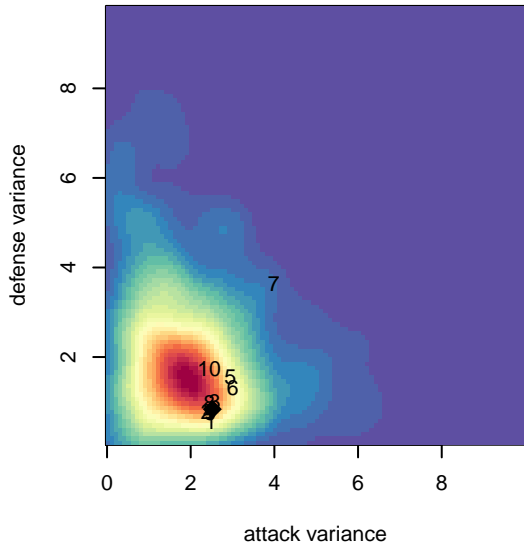

WA Rush Nero B02

Washington Rush SC
 Everett, WA
 B02 total strength=642
 attack=0.55 defense=0.61
 fall league = RCL B02 Div 4
 spr league = Win RCL B02 Div 3

alt names used:
 WASHINGTON RUSH B02 NERO (WA)
 Rush B02 Nero
 WASHINGTON RUSH B02 NERO (WA)
 Washington Rush B02 Nero B
 Wa Rush B02 Nero
 Washington Rush B02 Nero B
 Washington Rush B02 Nero B

WA Rush Nero B02
 Dots are actual minus expected GF (blue circles) and GA (red triangles).
 Blue line is smoothed change in attack strength. Red is smoothed change in defense strength.

**attack and defense variance (black dot)
relative to other teams
and top 10 in region**